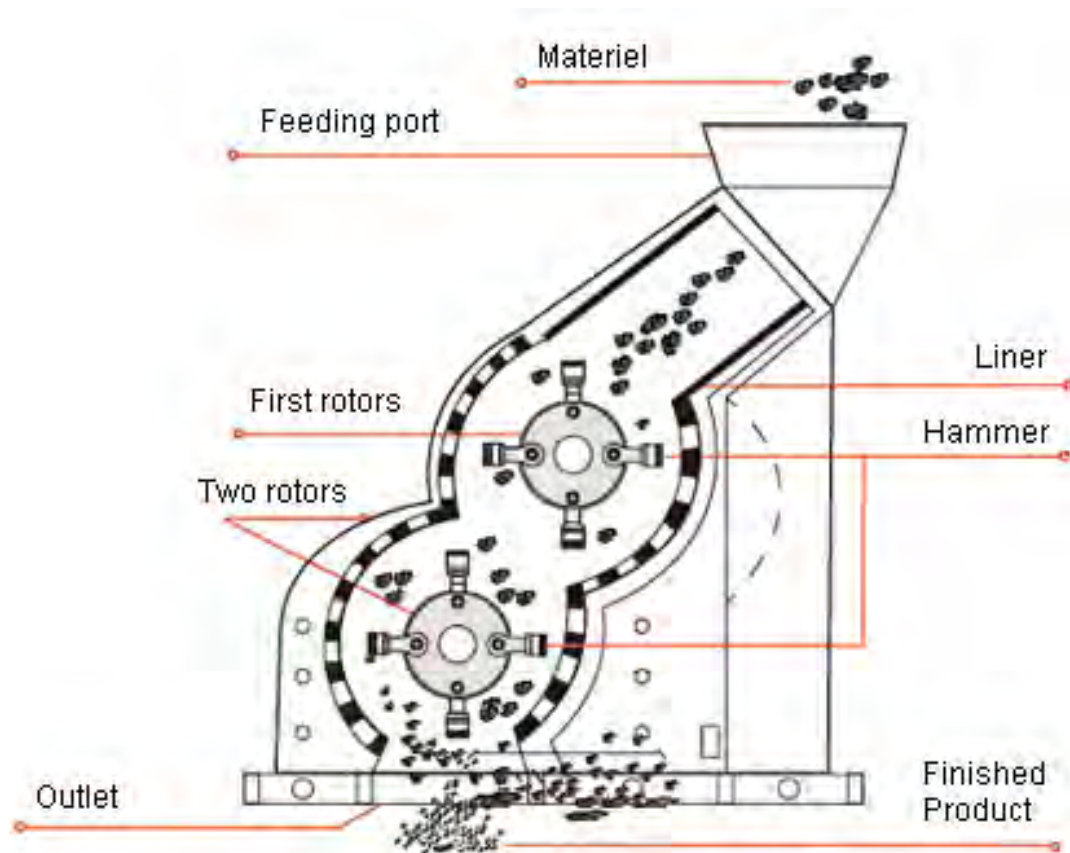

Two Stage Crusher

Operating Instruction

Henan Shibo Heavy Machinery Co., Ltd.

Overview

The two-stage crusher has a wide range of applications for crushing gangue, shale, coal cinder, stones, coal slime and other materials with too much moisture. Two-stage crusher is used in the industries such as construction, chemical engineering, metallurgy, mine, ceramics and refractory matter and has many advantages such as good crushing effect, high yield and uniform discharging materials. Two-stage crusher has solved the abrasion problems happening to the old pulverizer's hammerhead and scale board.

Technical data

Specification	Capacity (t/h)	Motor Power (kw)
ZPCΦ600×600	20-30	22kw×2
ZPCΦ800×600	35-55	45kw+22kw
ZPCΦ1000×800	60-90	55kw+55kw
ZPCΦ1200×1000	80-120	90kw+75kw
ZPCΦ1400×1200	100-140	132kw+75kw
ZPCΦ1600×1400	120-180	160kw+90kw

Features

- 1 Two rotors, up-and-down two-stage crushing, regrinding materials fully.
- 2 no sieve plate, no blocking for wet materials.
- 3 The hammer can be moved from interior to exterior and the scaleboard can be moved from exterior to interior so there is no need to change the wearing parts.
- 4 This machine is equipped with two counter weight balance wheels. Operating steadily and saving power more than 20%.
- 5 Centralized lubricating system. Convenient lubrication without halting machine.