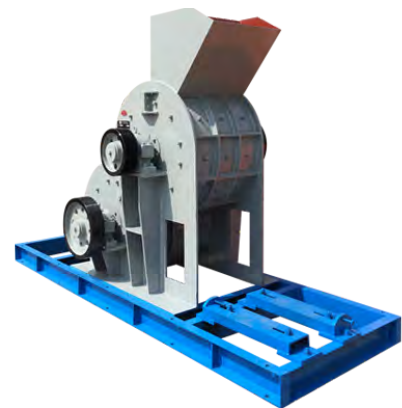

Two Stage Crusher

Operating Instruction

Henan Shibo Heavy Machinery Co., Ltd.

Overview

The two-stage crusher has a wide range of applications for crushing gangue, shale, coal cinder, stones, coal slime and other materials with too much moisture. Two-stage crusher is used in the industries such as construction, chemical engineering, metallurgy, mine, ceramics and refractory matter and has many advantages such as good crushing effect, high yield and uniform discharging materials. Two-stage crusher has solved the abrasion problems happening to the old pulverizer's hammerhead and scale board.

Technical data

Specification	Capacity (t/h)	Motor Power (kw)
ZPCΦ600×600	20-30	22kw×2
ZPCΦ800×600	35-55	45kw+22kw
ZPCΦ1000×800	60-90	55kw+55kw
ZPCΦ1200×1000	80-120	90kw+75kw
ZPCΦ1400×1200	100-140	132kw+75kw
ZPCΦ1600×1400	120-180	160kw+90kw

Why choose us?

1. Being used in medium and fine crushing.
2. Can meet the requirement without a secondary crusher.
3. Big capacity, cheaper price, convenient usage.
4. Lower investment cost, small particle size, wide application, energy saving, bigger handling material.
5. Multi-finished powder, compact structure, reasonable layout, easy to install, better maintenance.
6. Large feeding port, small discharge particle size and reliable operation.

Features

- 1 Two rotors, up-and-down two-stage crushing, regrinding materials fully.
- 2 no sieve plate, no blocking for wet materials.
- 3 The hammer can be moved from interior to exterior and the scaleboard can be moved from exterior to interior so there is no need to change the wearing parts.
- 4 This machine is equipped with two counter weight balance wheels. Operating steadily and saving power more than 20%.
- 5 Centralized lubricating system. Convenient lubrication without halting machine.